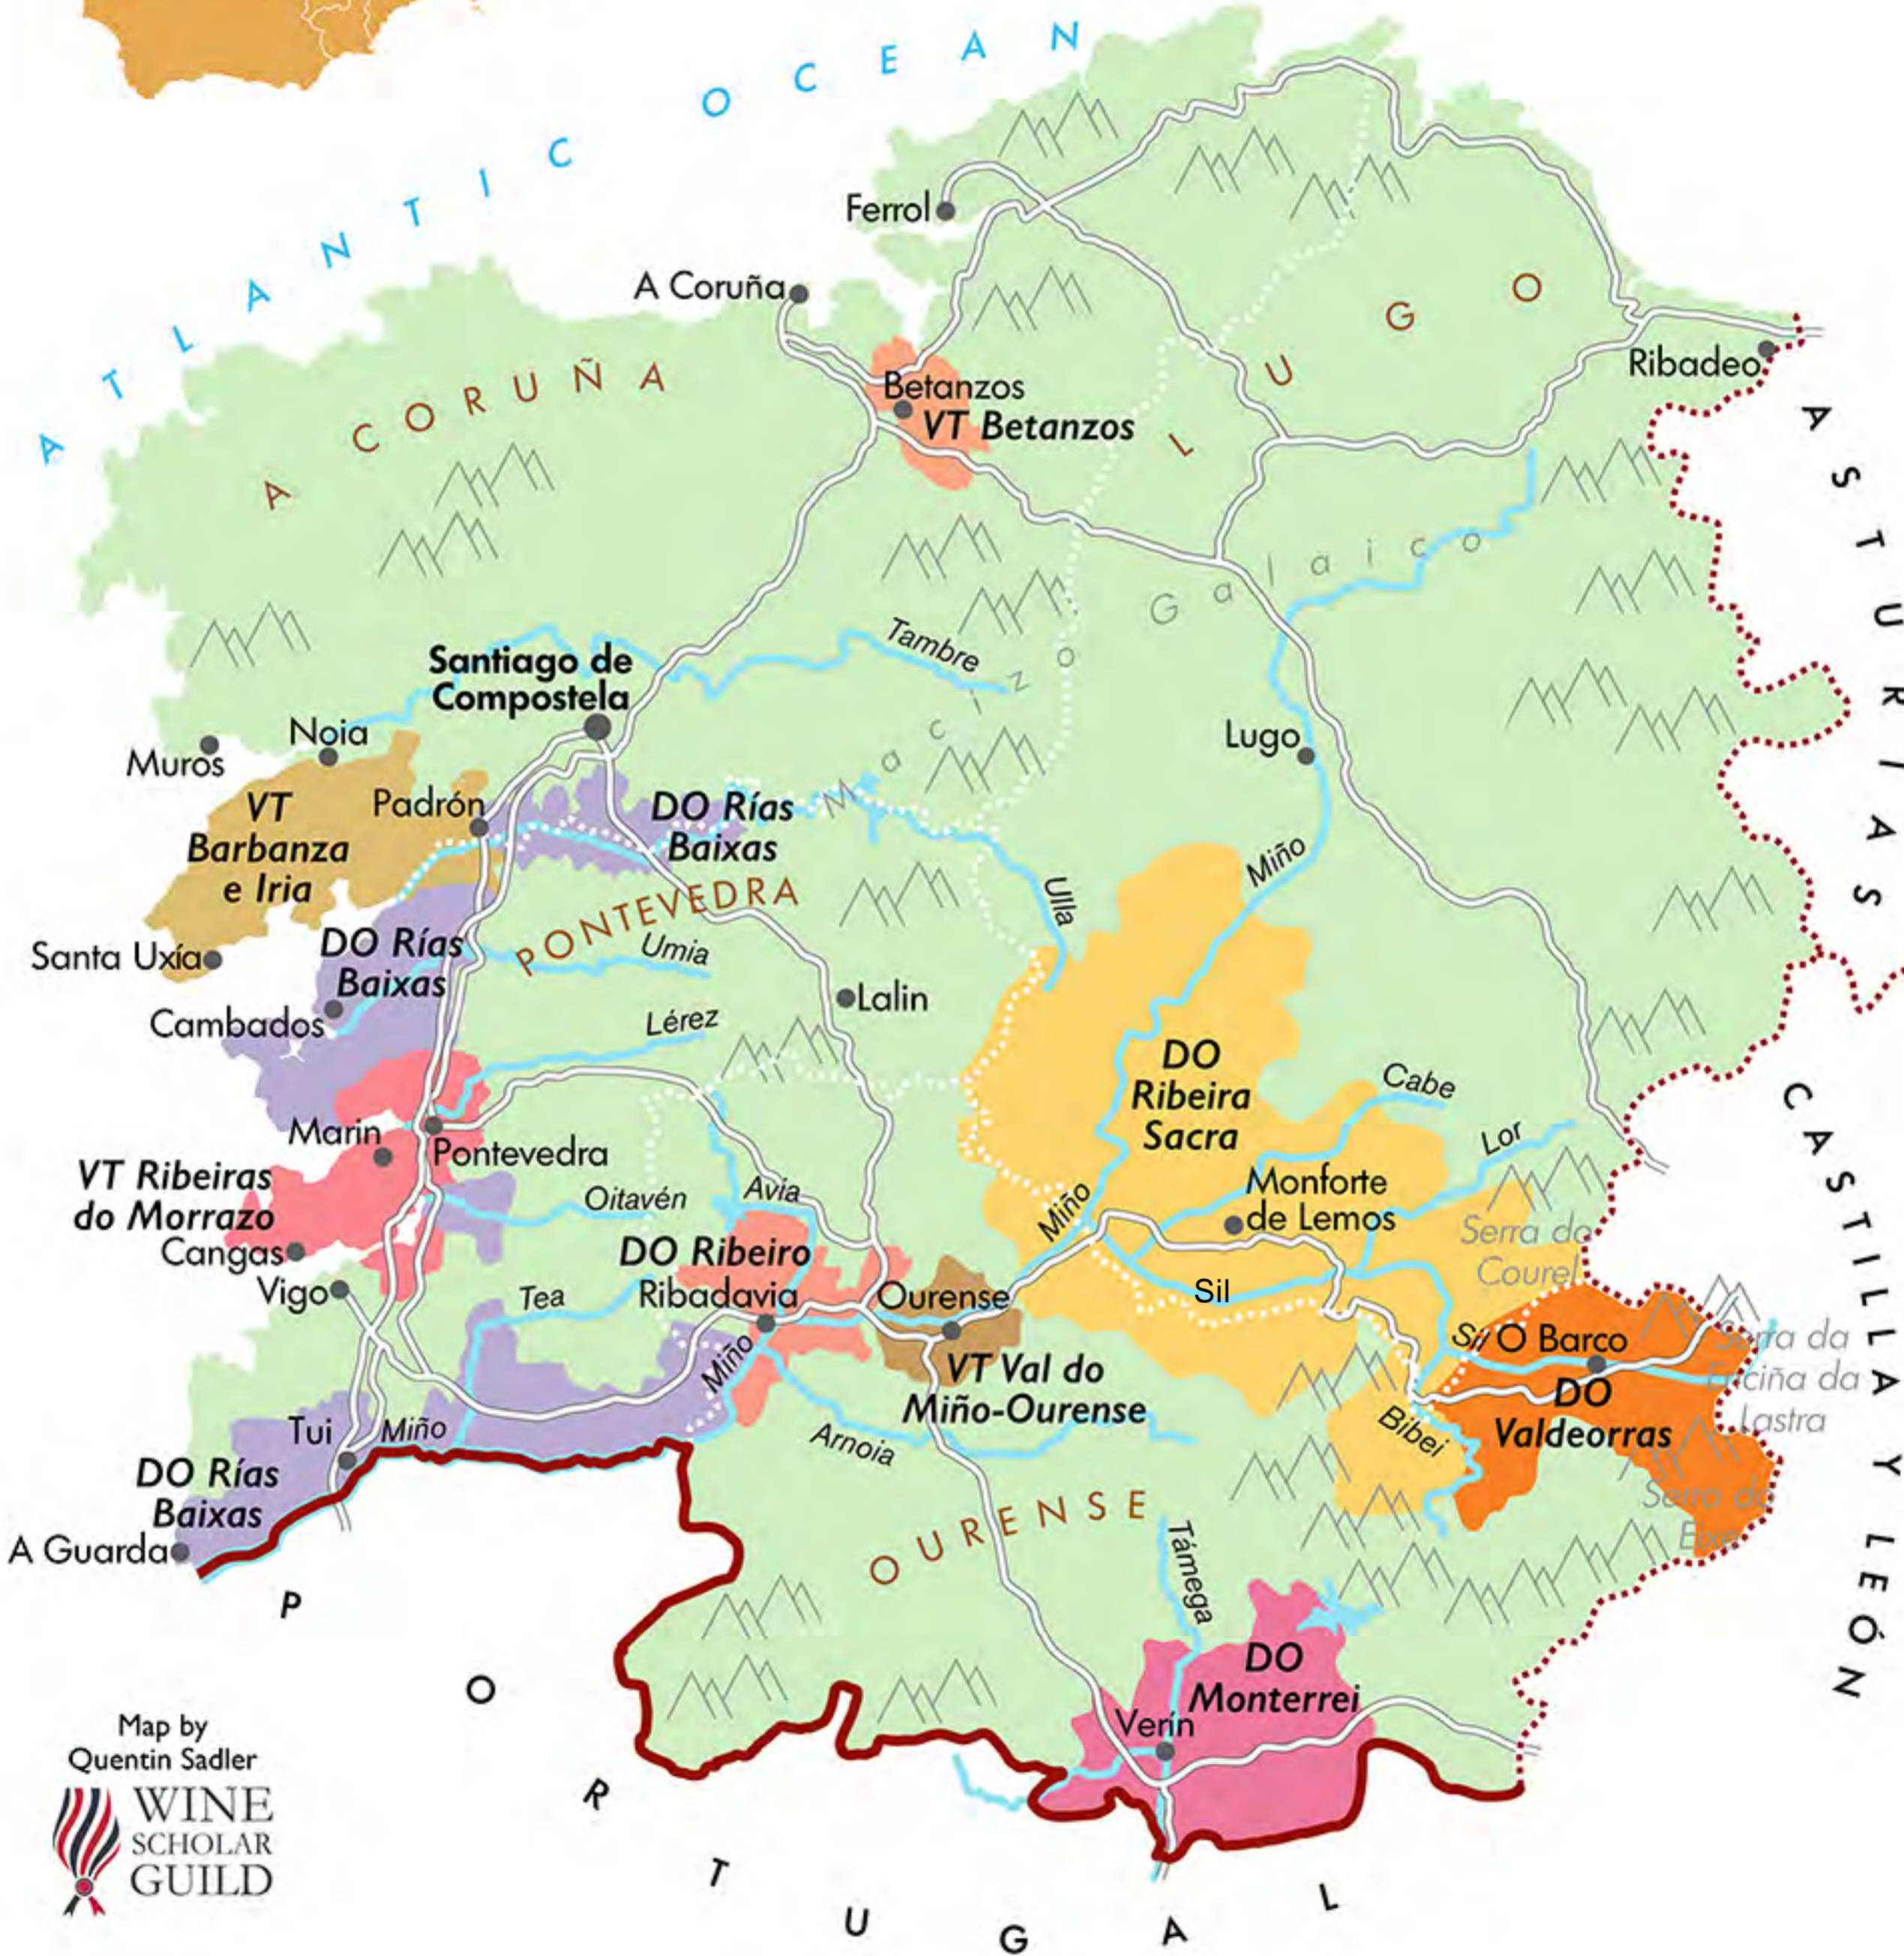

Galicia

Map by
Quentin Sadler
 WINE
SCHOLAR
GUILD